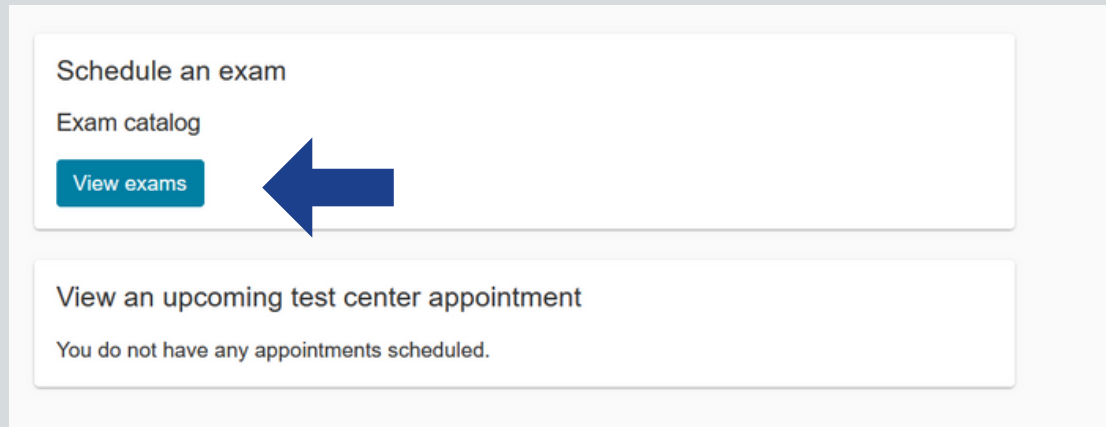

Start scheduling your exam by clicking the „View exams“ button in your account.