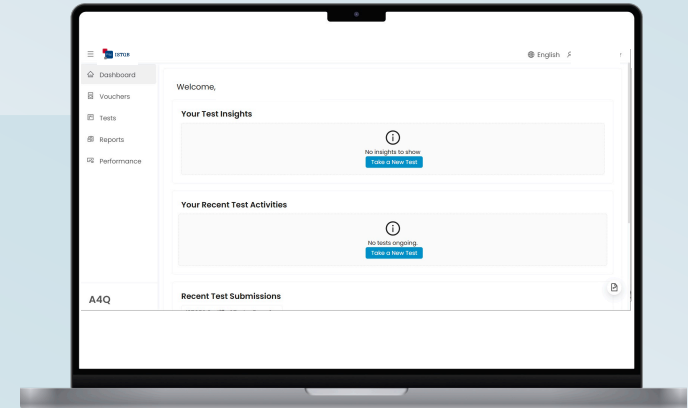

### Redeeming a Voucher

1. Navigate to the Voucher Redemption section.
2. Enter your unique voucher code.
3. Click "Redeem Voucher" to gain access to the exam prep features.

### Purchasing a Voucher

Vouchers can be purchased from our trusted exam providers, GASQ. Vouchers are available as a standalone product or can be combined with an exam session. Visit our partners' websites to learn more about their voucher options:

## Dashboard Overview

The dashboard is your personal Exam Readiness Hub and provides: