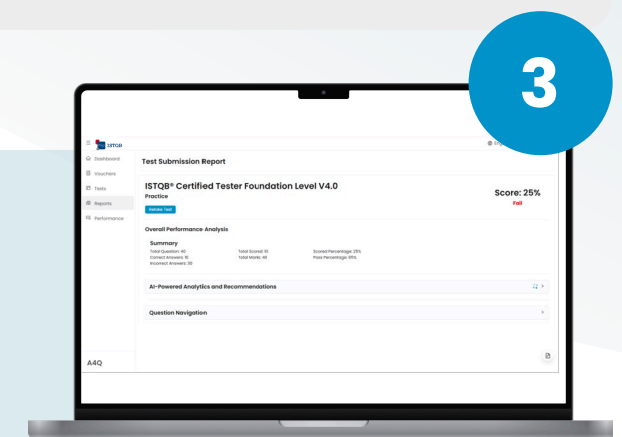

Taking an Exam Simulation

Step 1: Starting a Test

- Navigate to "Take a Test" in the menu.
- Choose a test language (English and French - German coming soon).
- Choose between Exam Mode or Practice Mode and begin the test (practice tests can be resumed).

2

Step 2: Answering Questions

- Select the most appropriate answer for each multiple-choice question.
- Use the flag feature to mark questions for review before submitting.

3

Step 3: Submitting and Reviewing Results

- Submit the test and view your immediate results.
- Access explanations and insights for each question.