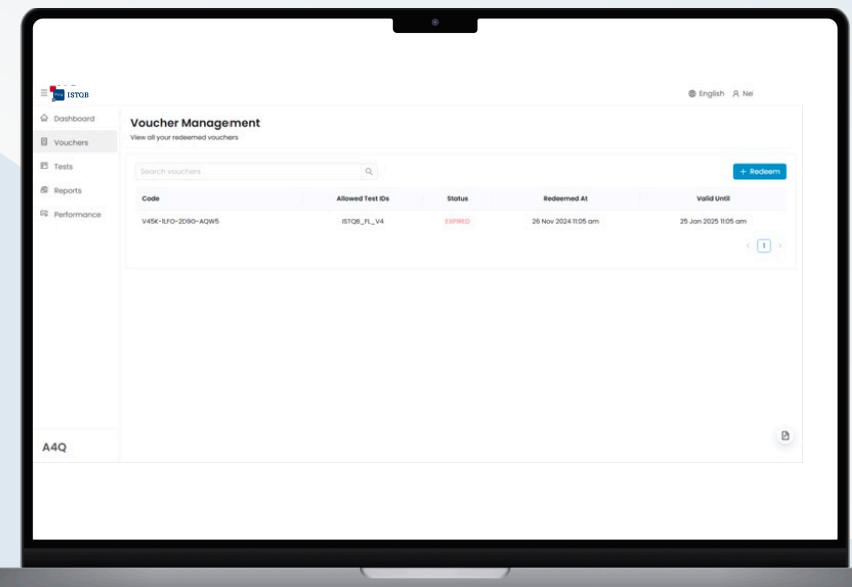

AI-Driven Learning and Feedback

The tool uses Artificial Intelligence (AI) to adapt to your learning needs:

- Personalized Question Sets – Focuses on weak areas for targeted improvement. Chapter-Specific Drills – Reinforces knowledge in specific syllabus areas.
- Adaptive Learning Path – Customizes practice tests based on past performance.

Performance Tracking and Reports

Instant Test Analysis

- Detailed Score Breakdown – View scores across different tests.
- Topic-Wise Performance – Identify which syllabus chapters need more attention.
- Trend Tracking – Monitor progress over time.

Managing Vouchers and Access

How to Use a Voucher

Enter the voucher code in the designated section. Click "Redeem" to activate the access voucher. Access the full suite of features within the validity period.

Voucher Expiry and Extensions

The tool automatically notifies users about voucher expiry.

Purchase a voucher from our trusted partner: